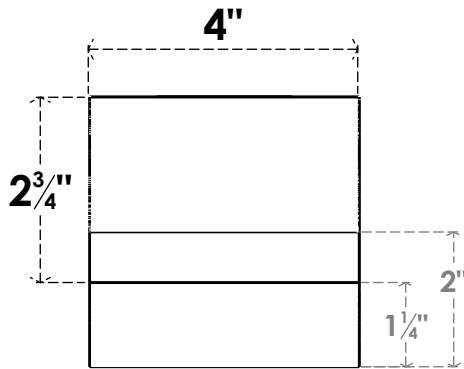

# ITEM NUMBER: RFTURO040X04000X24000X004RID00RCPR

4"W X 4"H X 24"L TIMBERTHANE ROUGH CEDAR RIDGEWOOD FAUX WOOD OPEN RAFTER TAIL, 4"L END, PRIMED TAN

## SIDE PROFILE