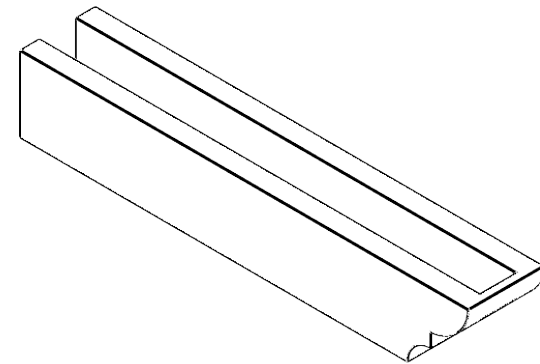

ISOMETRIC

GENERATED DATE : 03/02/2023

EKENA MILLWORK
2300 WEST MAIN ST.
CLARKSVILLE, TX 75426
TOLL FREE: 866-607-0453
WWW.EKENAMILLWORK.COM

NOTES

1. INSTALLATION TO BE COMPLETED IN ACCORDANCE WITH MANUFACTURER'S SPECIFICATIONS.
2. DRAWING MAY NOT BE TO SCALE
3. THIS DRAWING IS INTENDED FOR DESIGN AND PLANNING PURPOSES ONLY.
4. ALL INFORMATION CONTAINED HEREIN WAS CURRENT AT THE TIME OF DEVELOPMENT BUT MUST BE REVIEWED AND APPROVED BY THE PRODUCT MANUFACTURER TO BE CONSIDERED ACCURATE.
5. TIMBERTHANE ARCHITECTURAL PRODUCTS ARE MADE FROM HIGH DENSITY URETHANE AND COME FACTORY PRIMED