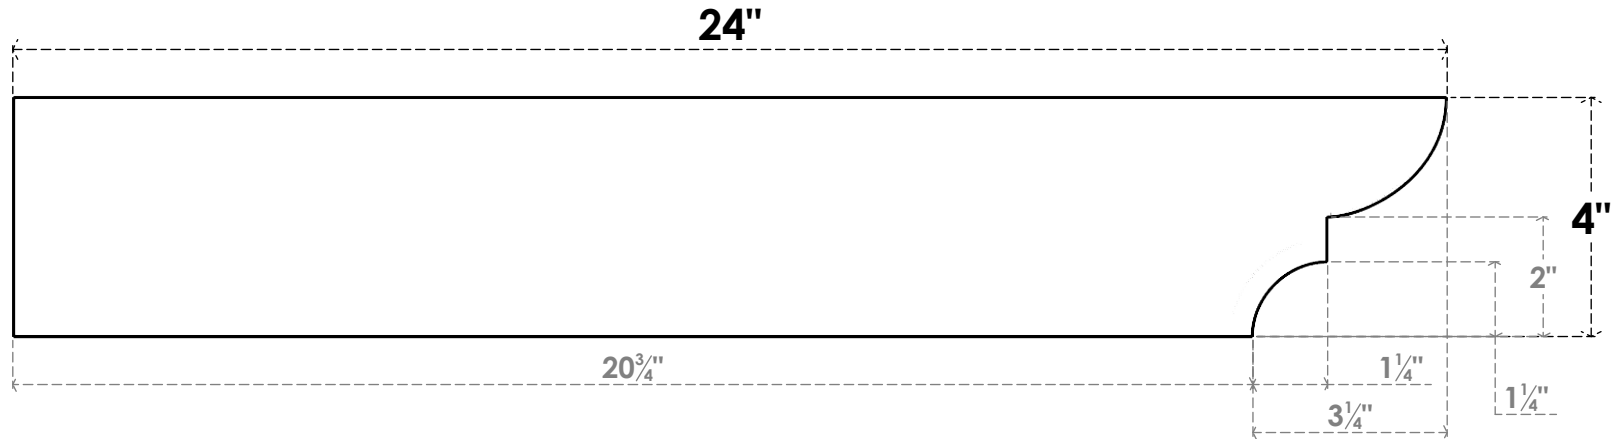

# ITEM NUMBER: RFTURO040X04000X24000X004RID00RCPR

4"W X 4"H X 24"L TIMBERTHANE ROUGH CEDAR RIDGEWOOD FAUX WOOD OPEN RAFTER TAIL, 4"L END, PRIMED TAN

## SIDE PROFILE